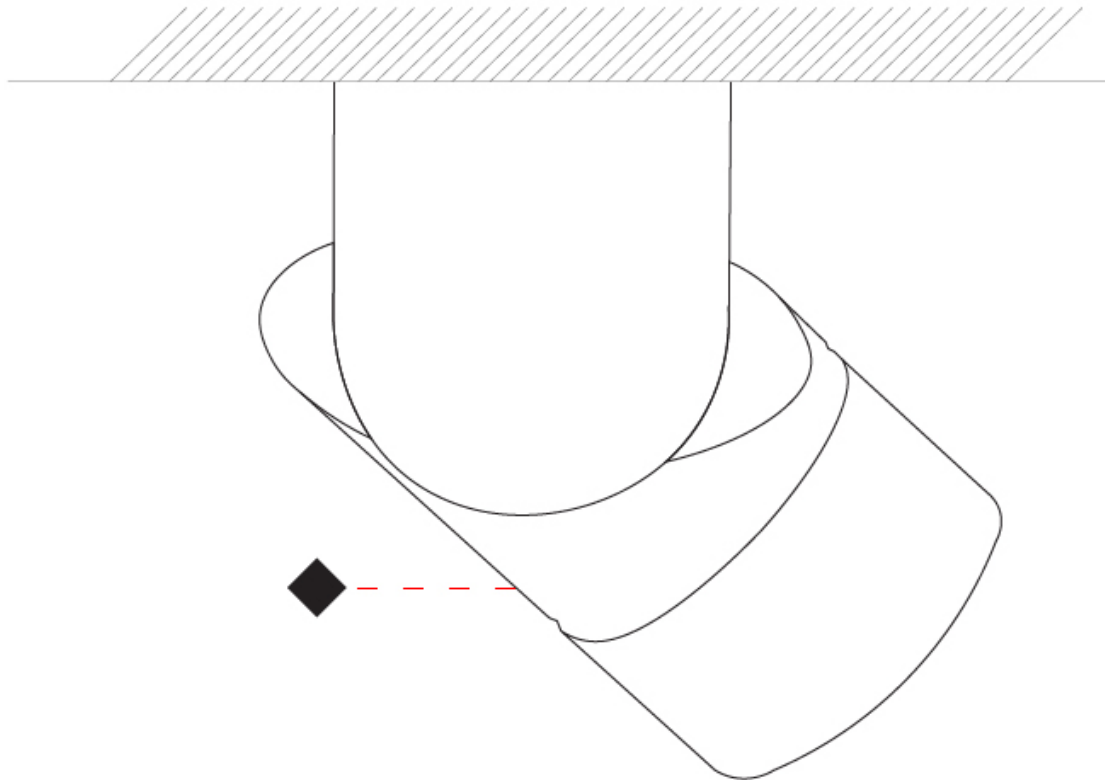

BOB RECESSED

A7200003-

PROJECT _____

TYPE _____

SPECIFIER _____

QUANTITY _____

DATE _____

Disclaimer

white lamp head with white base and side, black lamp head with black base and side, black lamp head with silver base and black side